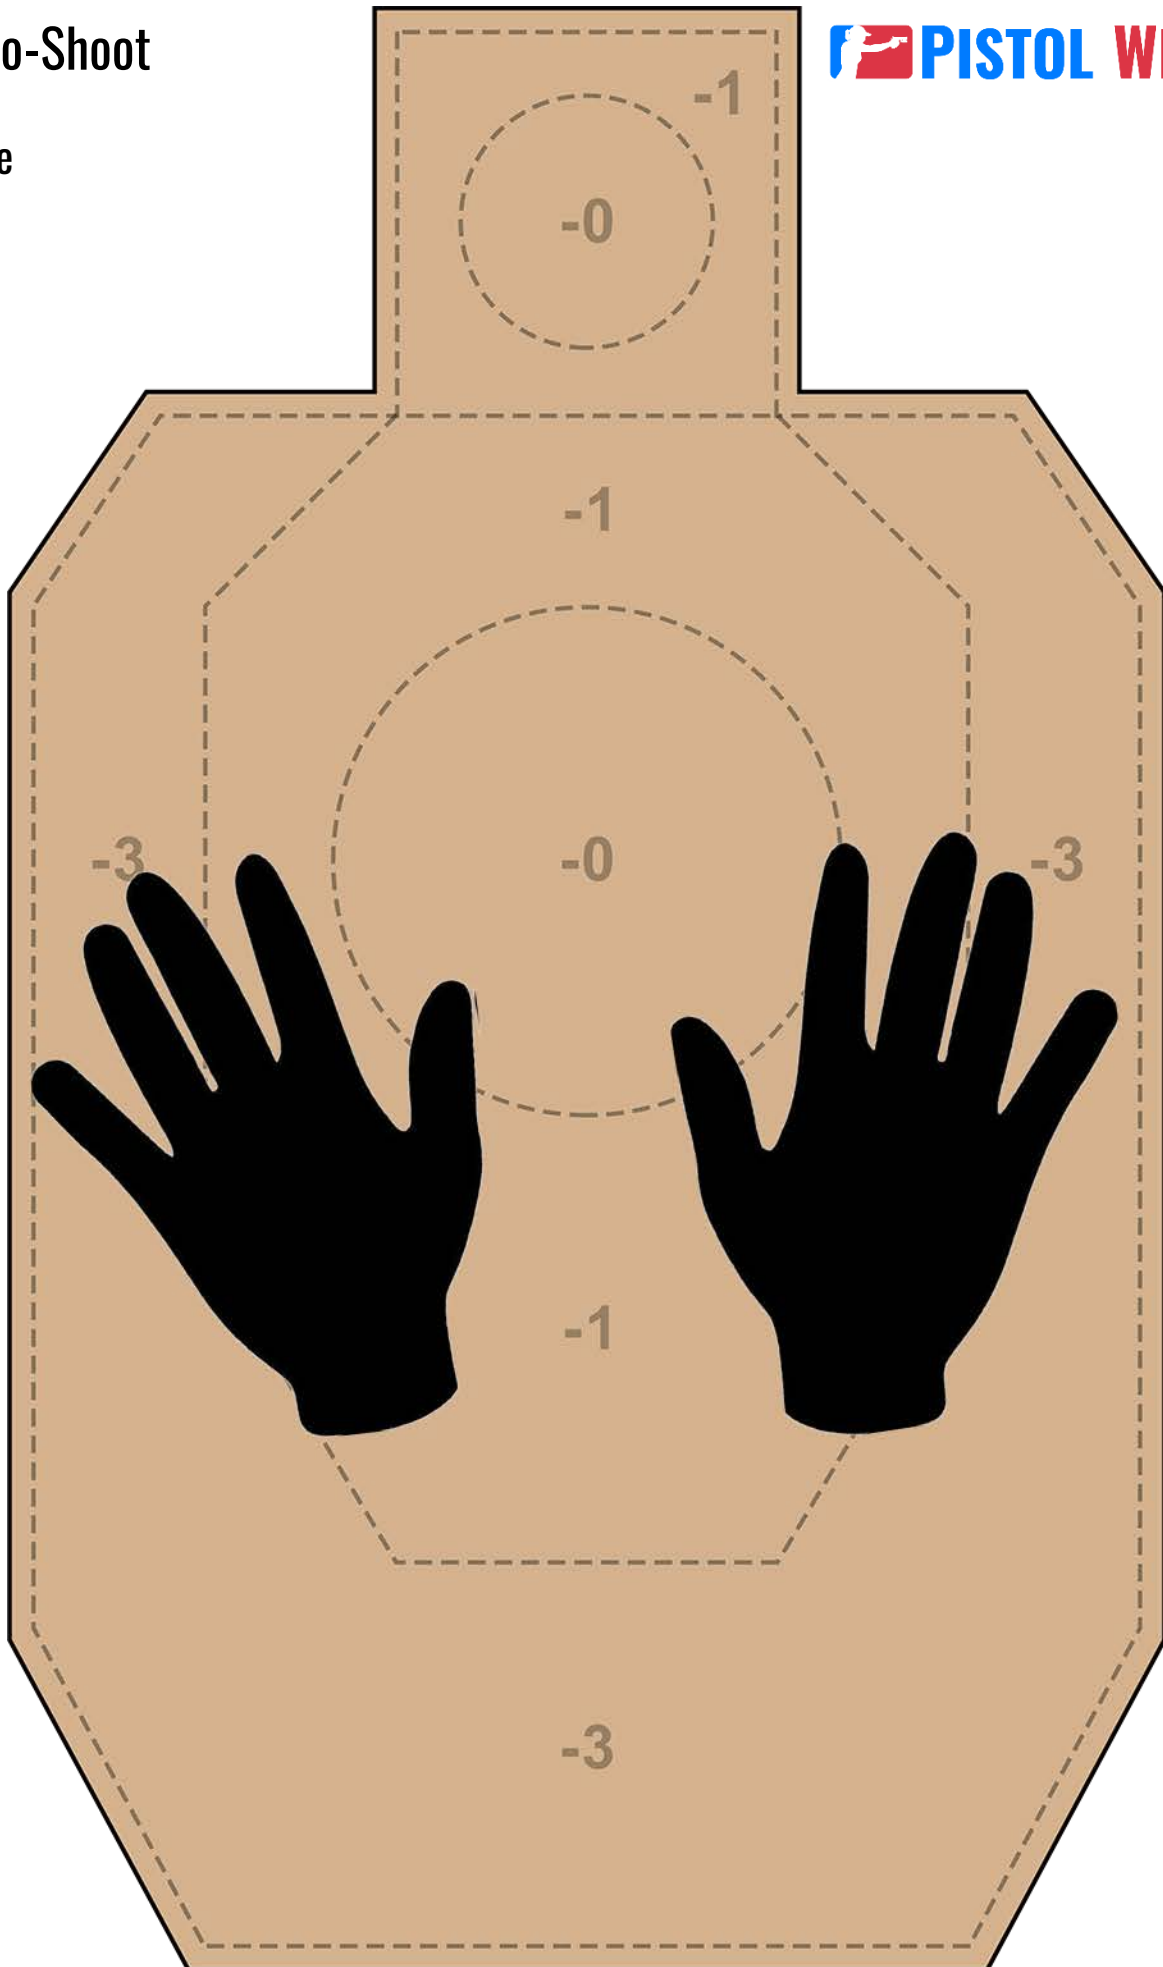

IDPA No-Shoot

1/3 Scale

More targets at <https://pistolwizard.com/freetargets>