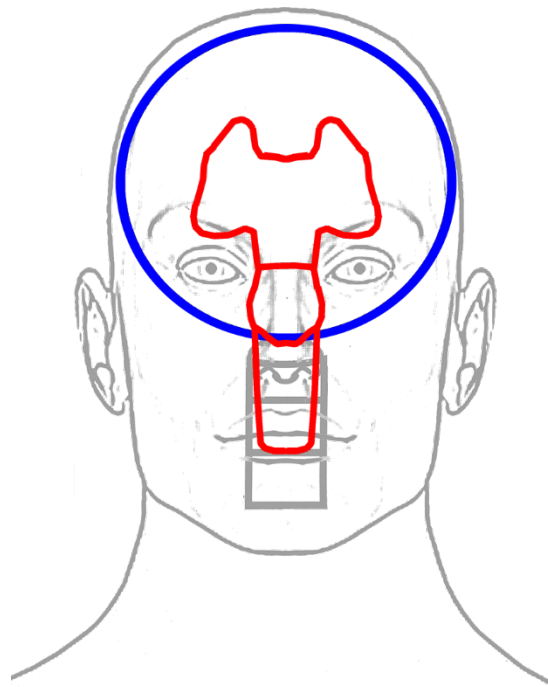

# KRT-2 Target from KR Training

Used in the 3 Seconds or Less Test:

<https://krtraining.com/IPSC/Information/ThreeSecondsOrLess.htm>

**1/3 Scale**

(1 ft. distance from target simulates 1 yd. of distance on a full-scale target)

**1/3 Scale**

**(1 ft. distance from target simulates 1 yd. of distance on a full-scale target)**

More targets at <https://pistolwizard.com/freetargets>

Full-size version: [https://1312bba5-e7e7-76e8-1fca-a01bfd3a0b6e.filesusr.com/ugd/7dc128\\_f7df3eafd22948b3b4d20c47a67b861f.pdf](https://1312bba5-e7e7-76e8-1fca-a01bfd3a0b6e.filesusr.com/ugd/7dc128_f7df3eafd22948b3b4d20c47a67b861f.pdf)