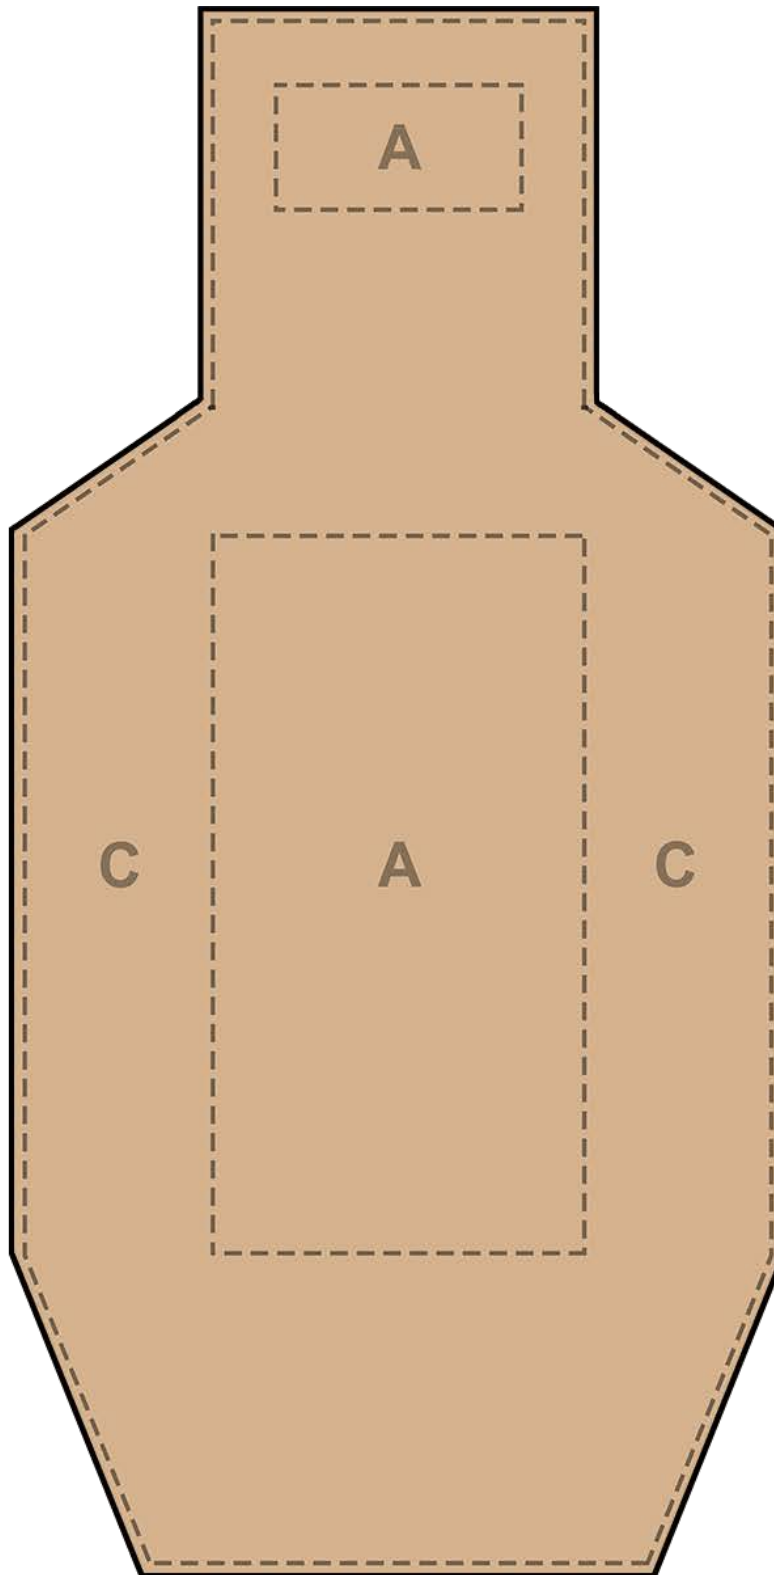

# 2-inch Circles

1/3 Scale

(1 ft. distance from target simulates 1 yd. of distance on a full-scale target)

More targets at <https://pistolwizard.com/freetargets>

1/3 Scale

(1 ft. distance from target simulates 1 yd. of distance on a full-scale target)

More targets at <https://pistolwizard.com/freetargets>

USPSA No-Shoot

1/3 Scale

More targets at <https://pistolwizard.com/freetargets>

1/3 Scale

(1 ft. distance from target simulates 1 yd. of distance on a full-scale target)

More targets at <https://pistolwizard.com/freetargets>

1/3 Scale

(1 ft. distance from target simulates 1 yd. of distance on a full-scale target)

More targets at <https://pistolwizard.com/freetargets>

1/3 Scale

(1 ft. distance from target simulates 1 yd. of distance on a full-scale target)

More targets at <https://pistolwizard.com/freetargets>

1/3 Scale

(1 ft. distance from target simulates 1 yd. of distance on a full-scale target)