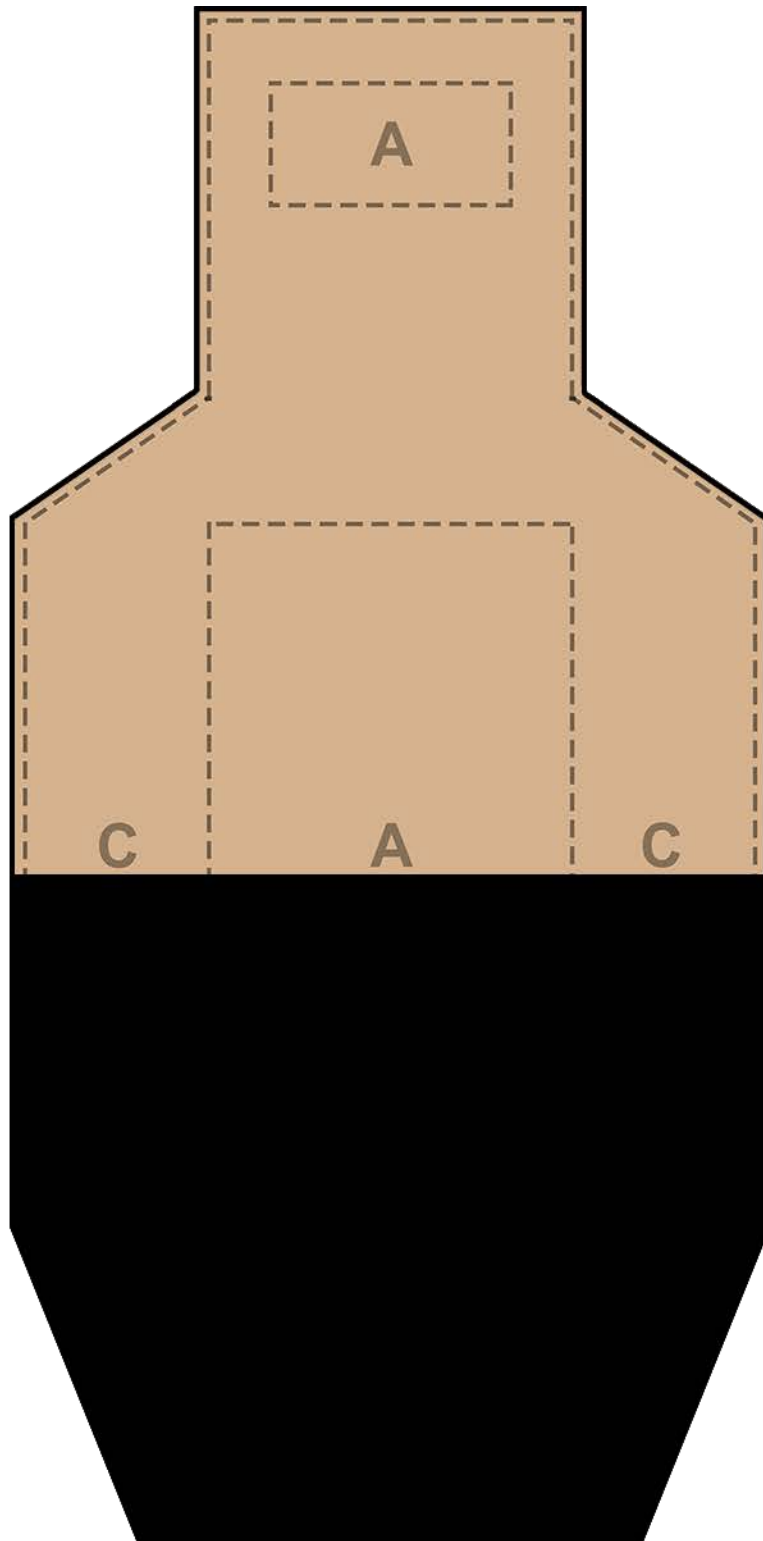

# 2-inch Circles

1/3 Scale

(1 ft. distance from target simulates 1 yd. of distance on a full-scale target)

More targets at <https://pistolwizard.com/freetargets>

1/3 Scale

(1 ft. distance from target simulates 1 yd. of distance on a full-scale target)

More targets at <https://pistolwizard.com/freetargets>

USPSA No-Shoot

1/3 Scale

More targets at <https://pistolwizard.com/freetargets>

1/3 Scale

(1 ft. distance from target simulates 1 yd. of distance on a full-scale target)

More targets at <https://pistolwizard.com/freetargets>

1/3 Scale

(1 ft. distance from target simulates 1 yd. of distance on a full-scale target)

More targets at <https://pistolwizard.com/freetargets>

1/3 Scale

(1 ft. distance from target simulates 1 yd. of distance on a full-scale target)

More targets at <https://pistolwizard.com/freetargets>

1/3 Scale

(1 ft. distance from target simulates 1 yd. of distance on a full-scale target)