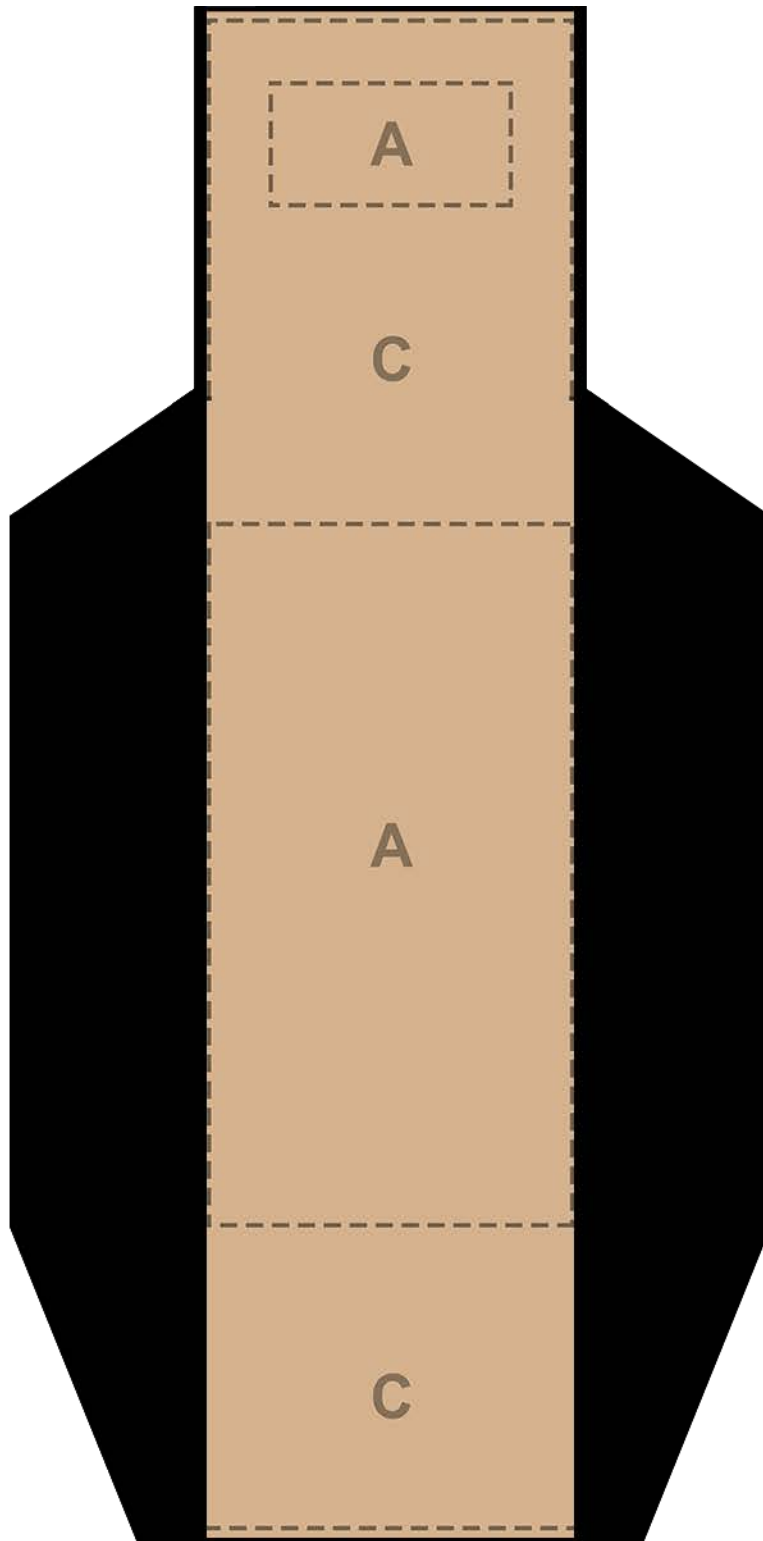

# 2-inch Circles

1/3 Scale

(1 ft. distance from target simulates 1 yd. of distance on a full-scale target)

More targets at <https://pistolwizard.com/freetargets>

1/3 Scale

(1 ft. distance from target simulates 1 yd. of distance on a full-scale target)

More targets at <https://pistolwizard.com/freetargets>

USPSA No-Shoot

1/3 Scale

More targets at <https://pistolwizard.com/freetargets>

1/3 Scale

(1 ft. distance from target simulates 1 yd. of distance on a full-scale target)

More targets at <https://pistolwizard.com/freetargets>

1/3 Scale

(1 ft. distance from target simulates 1 yd. of distance on a full-scale target)

More targets at <https://pistolwizard.com/freetargets>

1/3 Scale

(1 ft. distance from target simulates 1 yd. of distance on a full-scale target)

More targets at <https://pistolwizard.com/freetargets>

1/3 Scale

(1 ft. distance from target simulates 1 yd. of distance on a full-scale target)