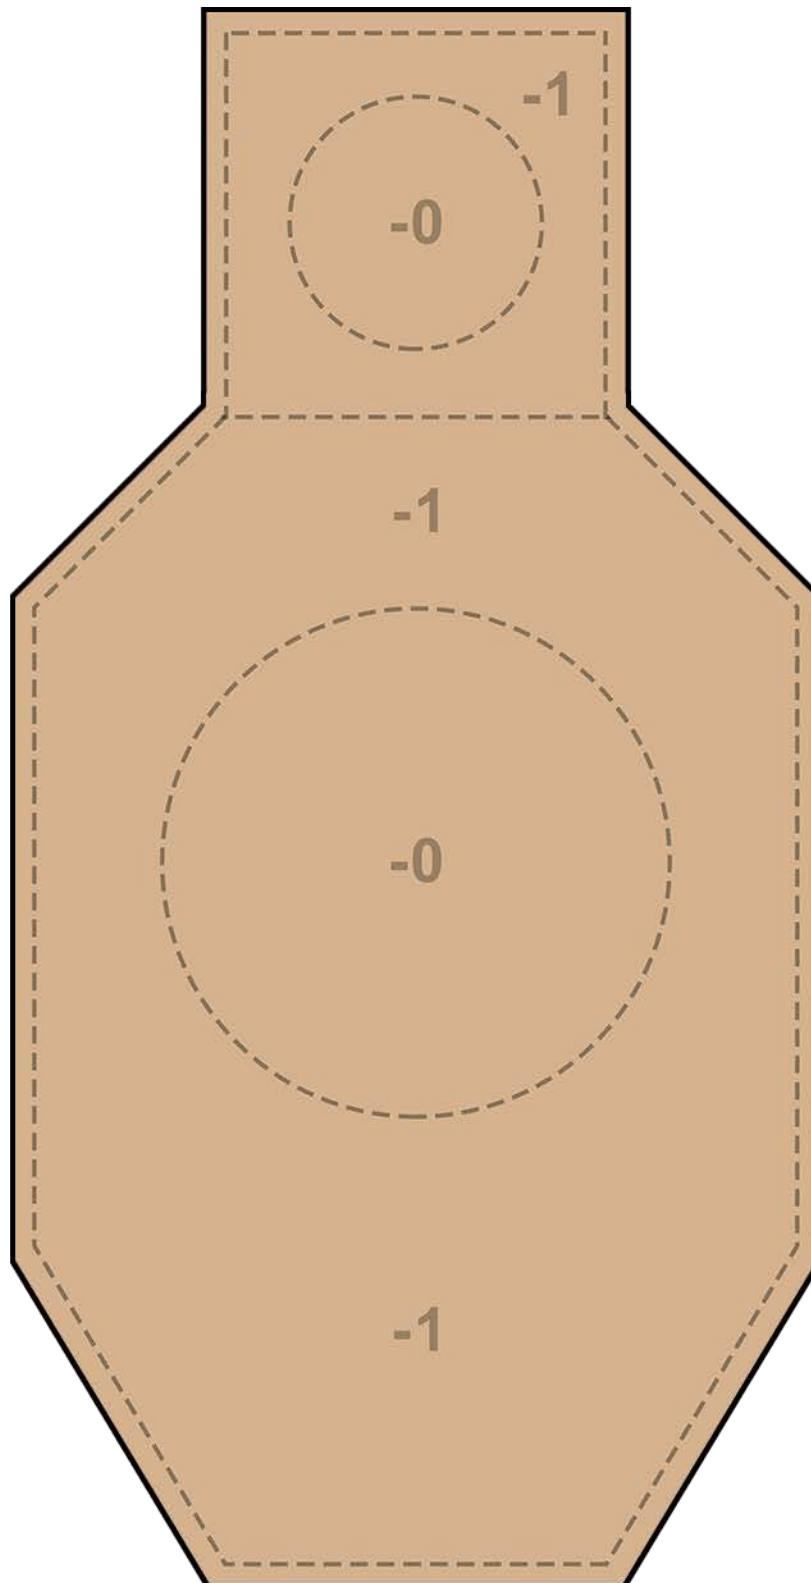

# 2-inch Circles

1/3 Scale

(1 ft. distance from target simulates 1 yd. of distance on a full-scale target)

More targets at <https://pistolwizard.com/freetargets>

1/3 Scale

(1 ft. distance from target simulates 1 yd. of distance on a full-scale target)

(1 ft. distance from target simulates 1 yd. of distance on a full-scale target)

More targets at <https://pistolwizard.com/freetargets>

1/3 Scale

(1 ft. distance from target simulates 1 yd. of distance on a full-scale target)

More targets at <https://pistolwizard.com/freetargets>

1/3 Scale

(1 ft. distance from target simulates 1 yd. of distance on a full-scale target)

More targets at <https://pistolwizard.com/freetargets>

1/3 Scale