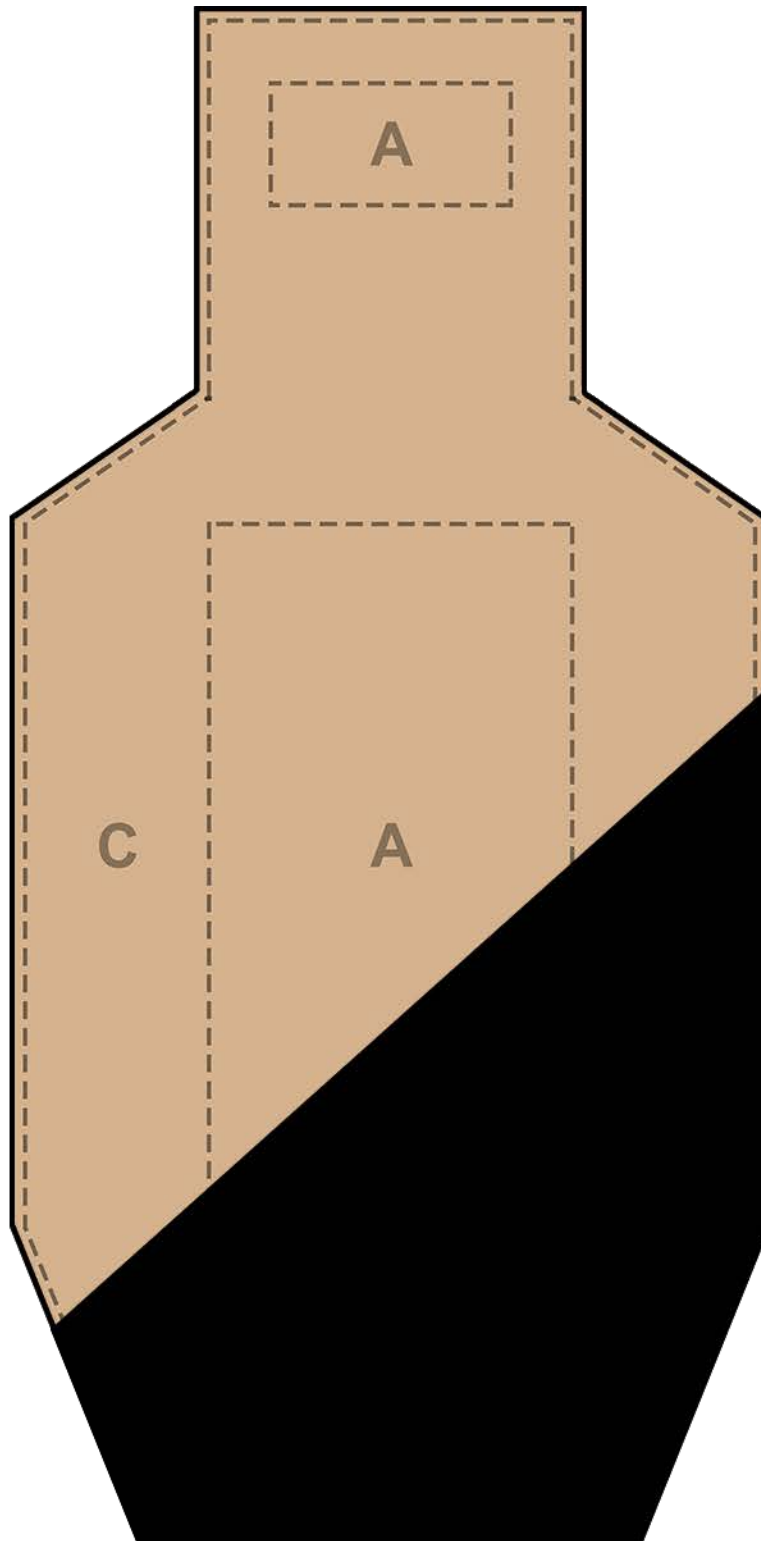

# 2-inch Circles

1/3 Scale

(1 ft. distance from target simulates 1 yd. of distance on a full-scale target)

More targets at <https://pistolwizard.com/freetargets>

1/3 Scale

(1 ft. distance from target simulates 1 yd. of distance on a full-scale target)

More targets at <https://pistolwizard.com/freetargets>

1/3 Scale

(1 ft. distance from target simulates 1 yd. of distance on a full-scale target)

More targets at <https://pistolwizard.com/freetargets>

1/3 Scale

(1 ft. distance from target simulates 1 yd. of distance on a full-scale target)

More targets at <https://pistolwizard.com/freetargets>

1/3 Scale

(1 ft. distance from target simulates 1 yd. of distance on a full-scale target)