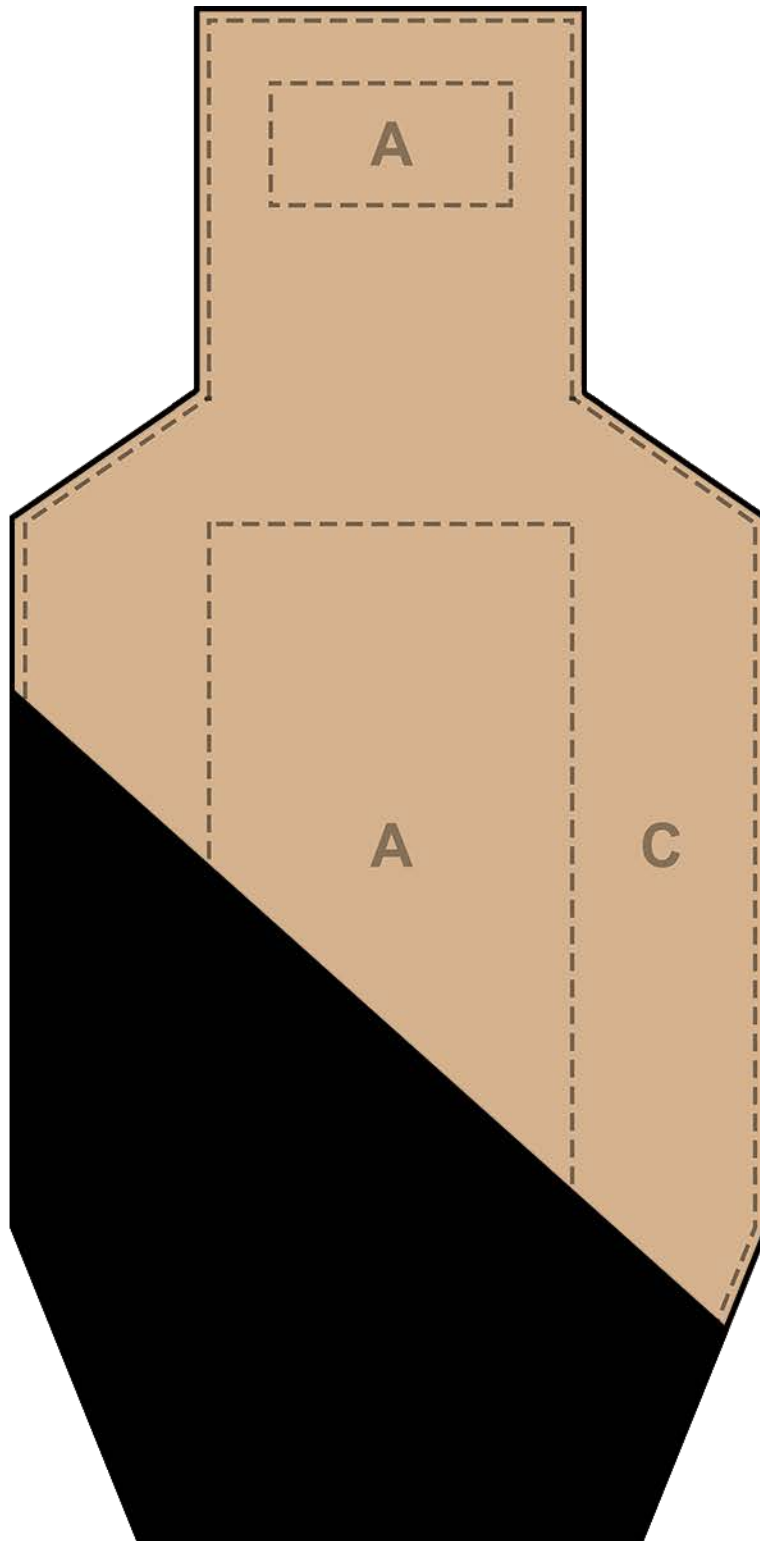

# 2-inch Circles

1/3 Scale

(1 ft. distance from target simulates 1 yd. of distance on a full-scale target)

More targets at <https://pistolwizard.com/freetargets>

1/3 Scale

(1 ft. distance from target simulates 1 yd. of distance on a full-scale target)

More targets at <https://pistolwizard.com/freetargets>

USPSA No-Shoot

1/3 Scale

More targets at <https://pistolwizard.com/freetargets>

1/3 Scale

(1 ft. distance from target simulates 1 yd. of distance on a full-scale target)

More targets at <https://pistolwizard.com/freetargets>

1/3 Scale

(1 ft. distance from target simulates 1 yd. of distance on a full-scale target)

More targets at <https://pistolwizard.com/freetargets>

1/3 Scale

(1 ft. distance from target simulates 1 yd. of distance on a full-scale target)

More targets at <https://pistolwizard.com/freetargets>

1/3 Scale

(1 ft. distance from target simulates 1 yd. of distance on a full-scale target)