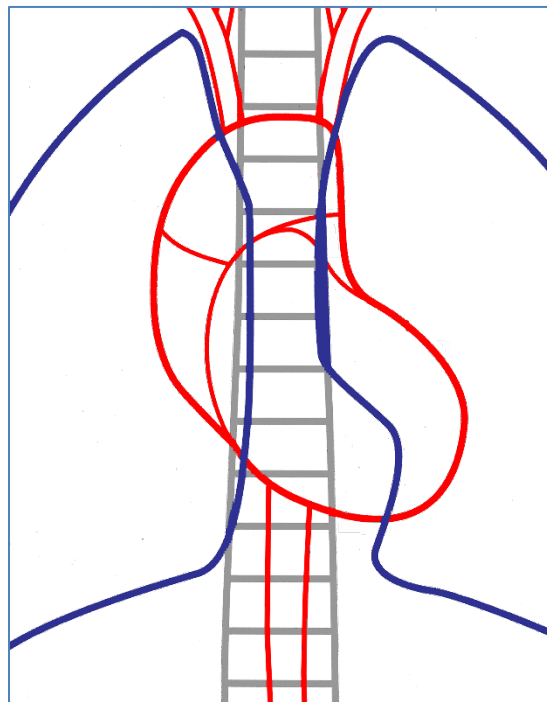

# KRT-2 Target from KR Training

Used in the 3 Seconds or Less Test:

<https://krtraining.com/IPSC/Information/ThreeSecondsOrLess.htm>

**1/3 Scale**

(1 ft. distance from target simulates 1 yd. of distance on a full-scale target)

More targets at <https://pistolwizard.com/freetargets>

Full-size version: [https://1312bba5-e7e7-76e8-1fca-a01bfd3a0b6e.filesusr.com/ugd/7dc128\\_82f9e8b613524838b6e2430245f93fe1.pdf](https://1312bba5-e7e7-76e8-1fca-a01bfd3a0b6e.filesusr.com/ugd/7dc128_82f9e8b613524838b6e2430245f93fe1.pdf)

**1/3 Scale**

**(1 ft. distance from target simulates 1 yd. of distance on a full-scale target)**

More targets at <https://pistolwizard.com/freetargets>

Full-size version: [https://1312bba5-e7e7-76e8-1fca-a01bfd3a0b6e.filesusr.com/ugd/7dc128\\_f7df3eafd22948b3b4d20c47a67b861f.pdf](https://1312bba5-e7e7-76e8-1fca-a01bfd3a0b6e.filesusr.com/ugd/7dc128_f7df3eafd22948b3b4d20c47a67b861f.pdf)